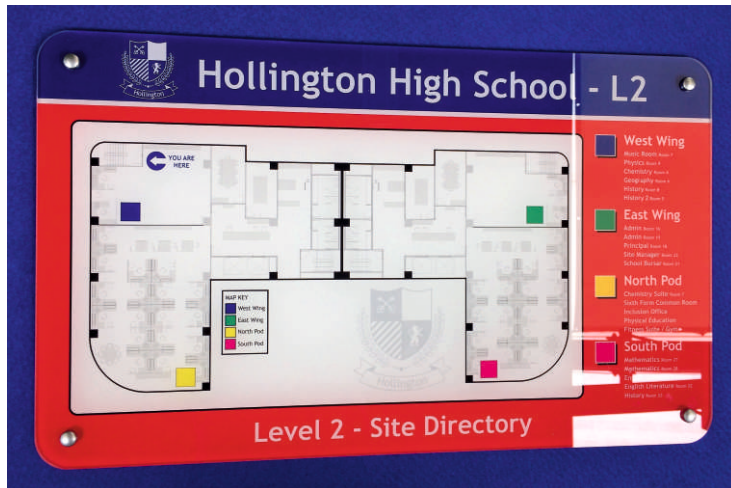

Signs4Schools

www.schoolsigns-uk.co.uk

Signs Scott Ltd
Unit 9, Munday Works
58 - 66 Morley Road
Tonbridge
Kent. TN9 1RA

Tel: 0800 988 3563
Fax: 0800 988 3564
sales@schoolsigns-uk.co.uk

Clearview Polished Acrylic Wall Mounted School Signs

Create a **WOW Effect** with our Clearview Acrylic Sign Panels. Full colour customized designs are UV printed directly to the reverse of a 5mm clear acrylic panel. The panel has child friendly rounded corners and a stylish polished edge. You can choose between tasteful stand off sign fixings or flush mounted screw fixings. Our Clearview sign panels are an ideal way to greet or assist visitors to your school or to promote your values. We have a range of sizes and backing panels available.

5mm Acrylic Panel

With Printed Graphics

A4 (210 x 297mm)	£42.00+	4 x Fixings
A3 (420 x 297mm)	£63.00+	4 x Fixings
A2 Size (594 x 420mm)	£125.00+	4 x Fixings
900 x 600mm	£195.00+	6 x Fixings
1200 x 900mm	£345.00+	6 x Fixings
1200 x 1200mm	£385.00+	6 x Fixings
1800 x 1200mm	£510.00+	8 x Fixings
2400 x 1200mm	£625.00+	8 x Fixings

Other Sizes Available on Request